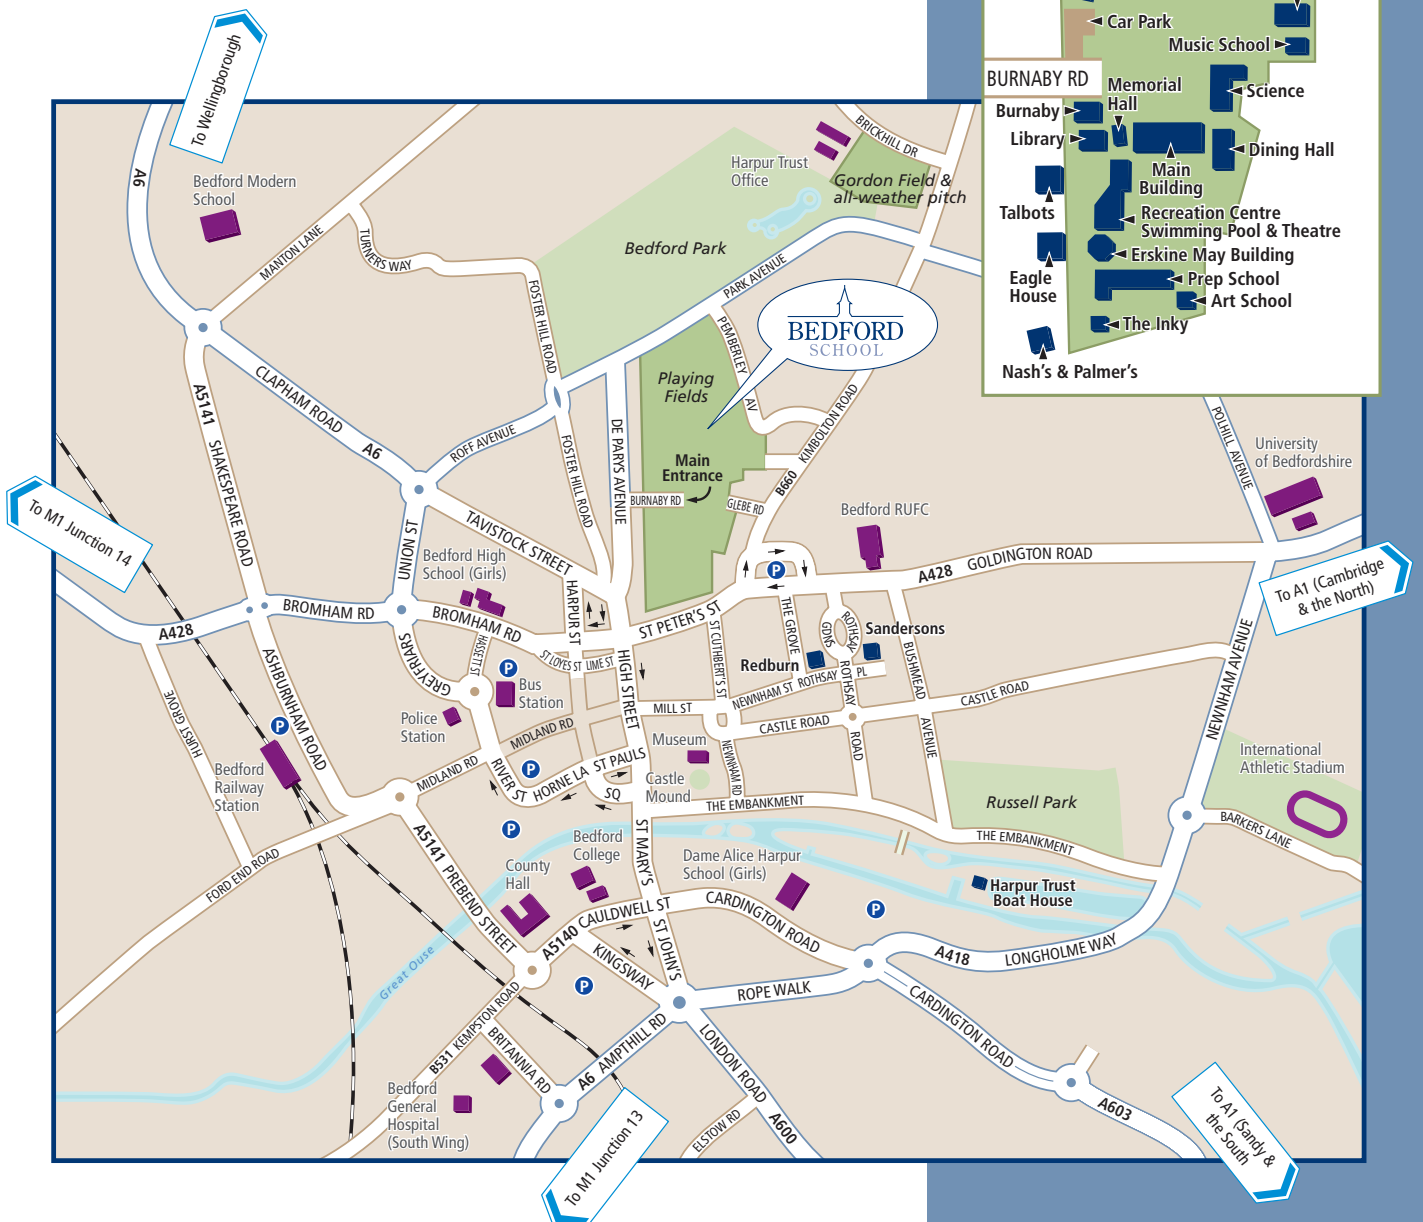

Town Map

Bedford School is on the northern side of Bedford town centre. The main entrance is located off De Parys Avenue in Burnaby Road. Parking for visitors is available to the left on entering Burnaby Road. Bedford is easily accessible: the M1 is about 12 miles to the west and the A1 is 8 miles to the east; the link between the A1 and the M1 is the A14.

BY ROAD

from London and the M1 Motorway

Leave the M1 motorway at junction 14 and join the A428 which leads to the edge of town.

from the North - Wellingborough and the A6

Enter the town along the A6, turning left into Roff Avenue at the roundabout with Tavistock Street and Union Street.

from the East - Cambridge and the A1

Turn off the A1 on to the A421, later joining the A428 at the roundabout on the outskirts of Bedford. The A428 runs into Goldington Road, turn right into Polhill Avenue.

SATELLITE NAVIGATION INFORMATION

- Please enter the following
- Bedford School - MK40 2TT
- Study Centre - MK40 2TR
- Gordon Fields - MK40 2NE
- Observatory - MK40 2LD

Location Map

BY AIR

Trains run directly from London Gatwick Airport. The Piccadilly line, on the London underground, connects St Pancras International with London Heathrow Airport. London Stansted Airport is about 75 minutes away by road, and London Luton Airport is 30 minutes away by road or rail.