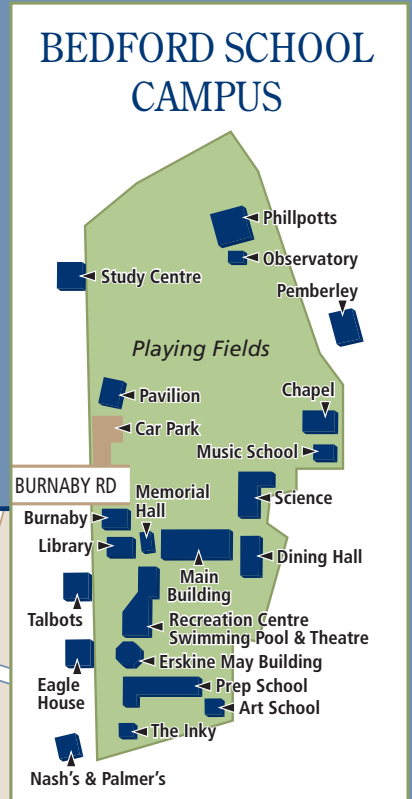

Town Map

Bedford School is on the northern side of Bedford town centre. The main entrance is located off De Parys Avenue in Burnaby Road. Parking for visitors is available to the left on entering Burnaby Road. Bedford is easily accessible: the M1 is about 12 miles to the west and the A1 is 8 miles to the east; the link between the A1 and the M1 is the A14.

BY ROAD

from London and the M1 Motorway

Leave the M1 motorway at junction 14 and join the A428 which leads to the edge of town.

from the North - Wellingborough and the A6

Enter the town along the A6, turning left into Roff Avenue at the roundabout with Tavistock Street and Union Street.

SATELLITE NAVIGATION INFORMATION

- Please enter the following
- Bedford School - MK40 2TT
- Study Centre - MK40 2TR
- Gordon Fields - MK40 2NE
- Observatory - MK40 2LD

Location Map

BY AIR

Trains run directly from London Gatwick Airport. The Piccadilly line, on the London underground, connects St Pancras International with London Heathrow Airport. London Stansted Airport is about 75 minutes away by road, and London Luton Airport is 30 minutes away by road or rail.