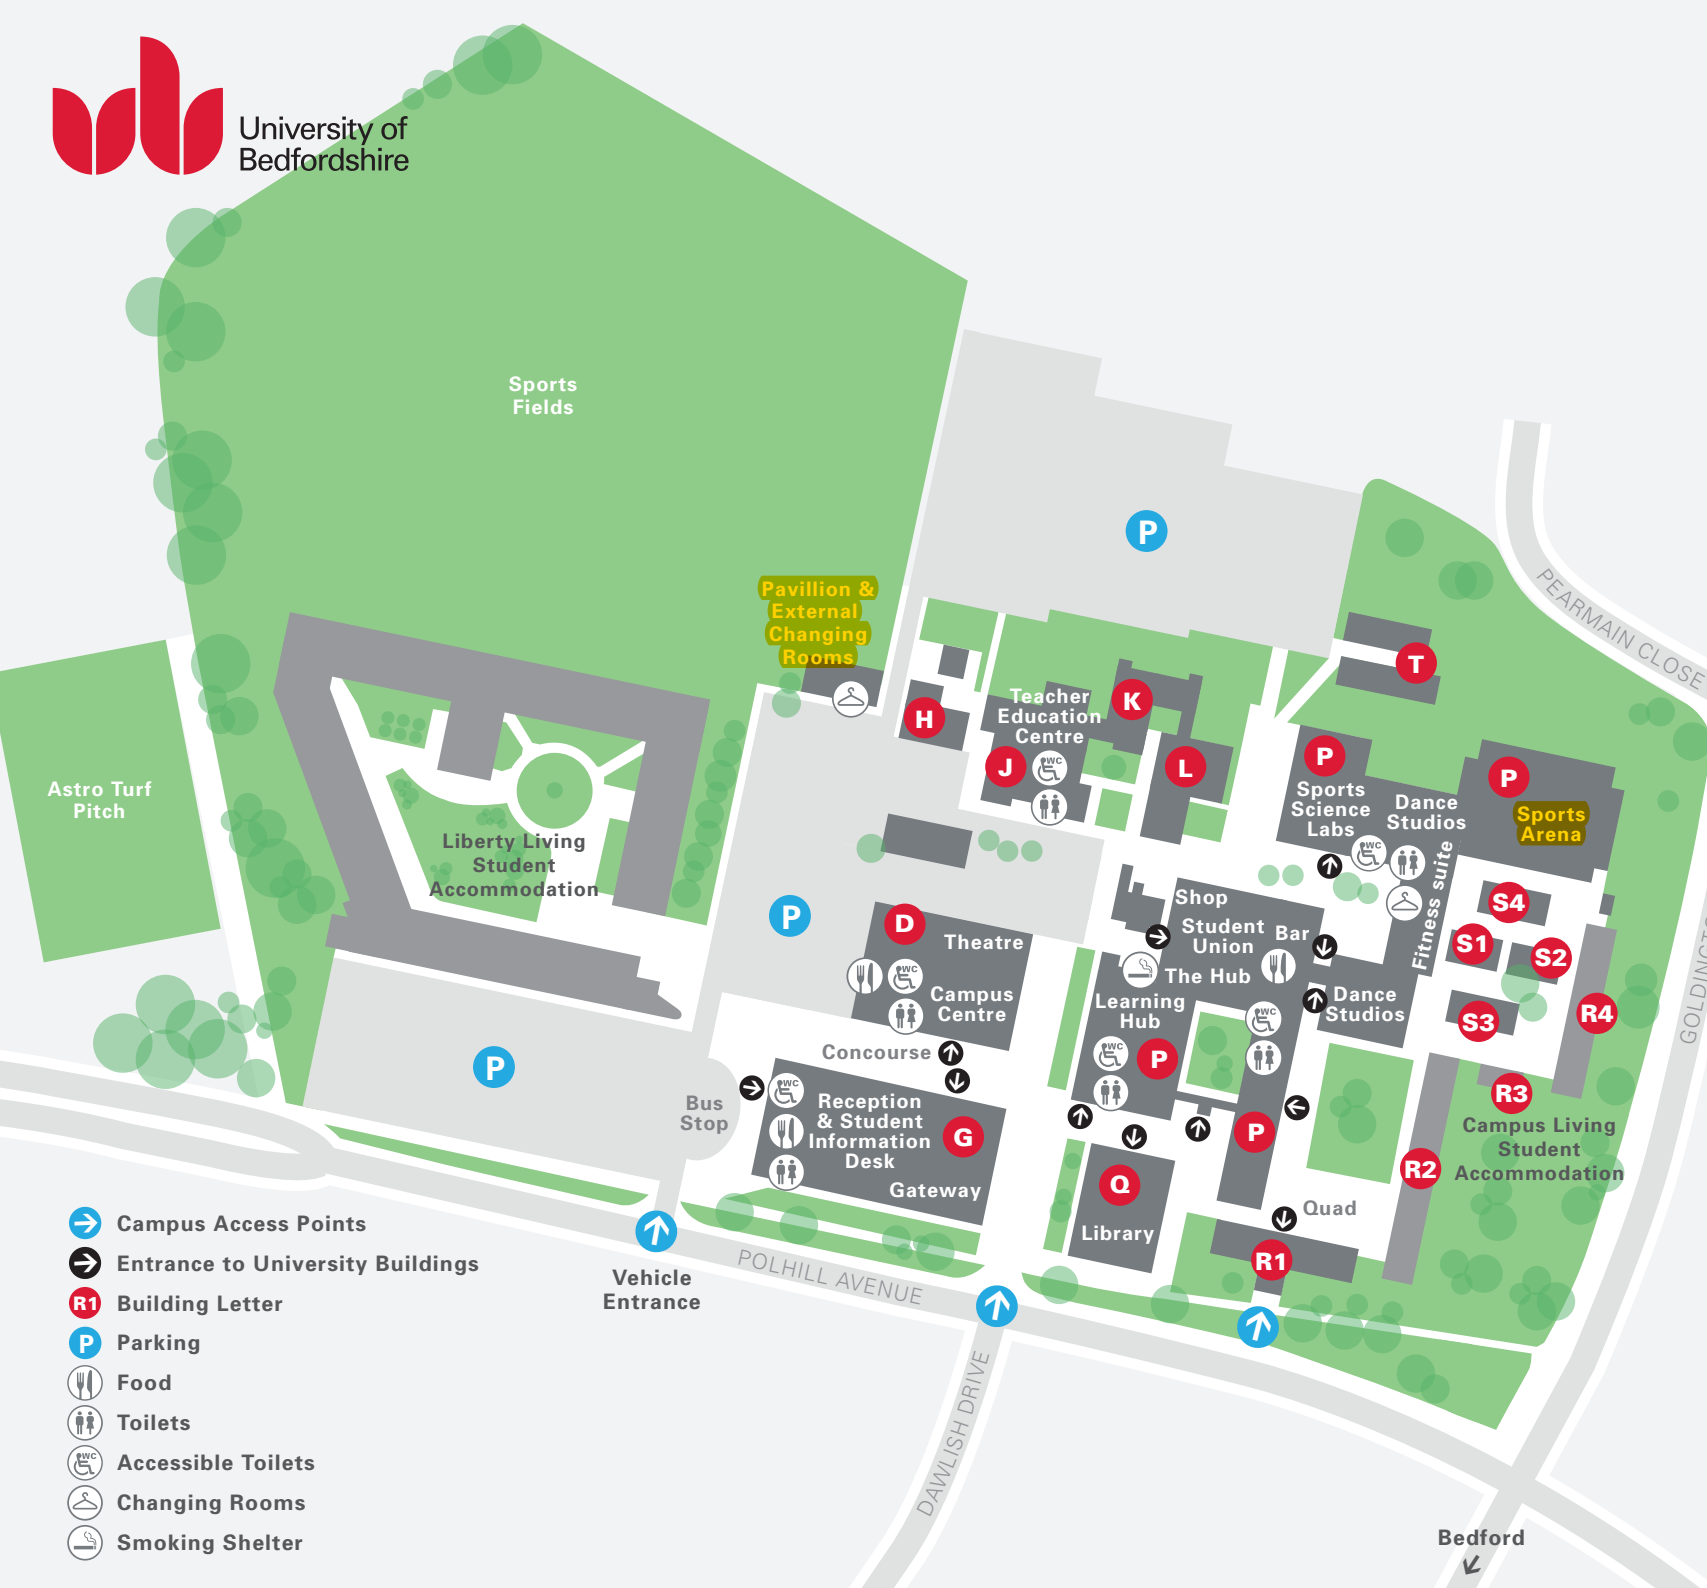

University of Bedfordshire

Bedford Campus D9

- Campus Access Points
- Entrance to University Buildings
- Building Letter
- Parking
- Food
- Toilets
- Accessible Toilets
- Changing Rooms
- Smoking Shelter

- D Campus Centre & Theatre
- G Gateway
- H Student Support Services
- J Offices & Classrooms
- K Offices & Classrooms
- L Offices & Classrooms
- P Offices & Classrooms
- Q Library
- R1 Offices
- R2 Student Accommodation
- R3 The Tower – Student Accommodation
- R4 Student Accommodation
- S1 Classrooms
- S2 SeedBeds (Chaplaincy)
- S3 Classrooms & Reprographics
- S4 Classrooms
- T Classrooms

Bedford